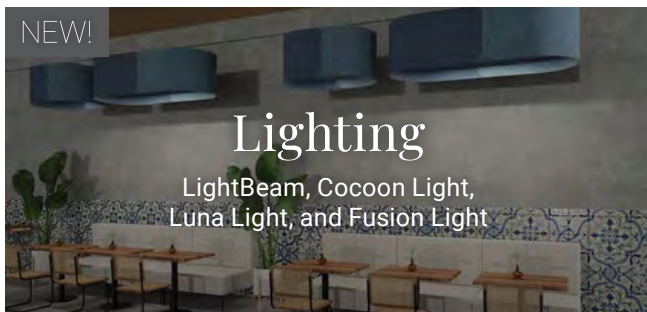

hush.
acoustics

Fin Baffles

ACOUSTIC SOLUTIONS

Fins

In an open space, a bare ceiling will reflect sound back into the room, creating a loud and unpleasant acoustic environment. The independently mounted Hush Fin baffles break up the sound, reducing the echoes and taking care of any unwanted noise.

Fins on "Sage" Luxe Colour

Fins on "Fog" Element Colour

Fins on "Desert" Luxe Colour with Haze core

Fins on "Oyster" and "Casper" Element Colours

CLICK TO VIEW
PRODUCT PAGE

Fins on "Oyster" and "Casper" Element Colours

CLICK TO VIEW
PRODUCT PAGE

Fins acoustic ceiling baffles offer a sleek and minimalist design

– complimenting every ceiling in any size of room.

Fins on "Fog" Element Colour

CLICK TO VIEW
PRODUCT PAGE

Check out Hush Acoustics' categories: