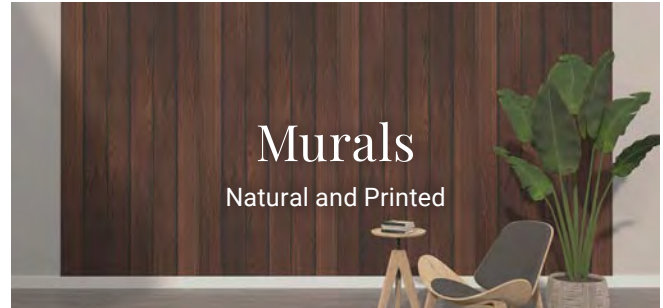

Check out Hush Acoustics' categories:

Greenguard Gold Certified
All Hush products conform with the most stringent indoor air quality standards by exceeding the GreenGuard Gold environmental requirements.

**Proudly
Made in
Canada**

**2 Year
Limited
Warranty**

Check out our Pinterest
[@hushacousticsca](#)

Follow us on Instagram
[@hush.acoustics](#)

hello@hushacoustics.ca · 204.454.1950
18 Limestone Bay, Stonewall, MB
Canada · R0C 2Z0

hushacoustics.ca

Quiet by design