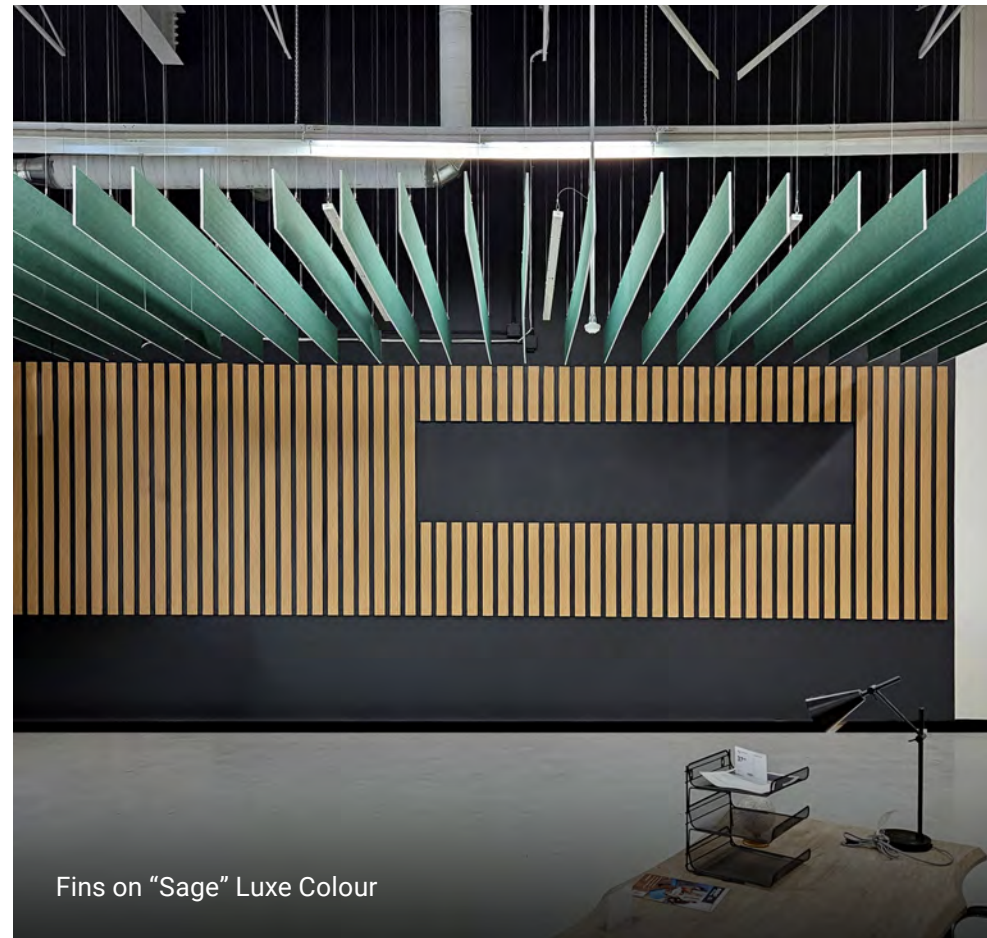

hush.
acoustics

Fin Baffles

ACOUSTIC SOLUTIONS

Fins

In an open space, a bare ceiling will reflect sound back into the room, creating a loud and unpleasant acoustic environment. The independently mounted Hush Fin baffles break up the sound, reducing the echoes and taking care of any unwanted noise.

Fins on "Sage" Luxe Colour

Fins on "Fog" Element Colour

Fins on "Desert" Luxe Colour with Haze core

Fins on "Oyster" and "Casper" Element Colours

CLICK TO VIEW
PRODUCT PAGE

Fins on "Oyster" and "Casper" Element Colours

CLICK TO VIEW
PRODUCT PAGE

Fins acoustic ceiling baffles offer a sleek and minimalist design

– complimenting every ceiling in any size of room.

Fins on "Fog" Element Colour

CLICK TO VIEW
PRODUCT PAGE

Check out Hush Acoustics' categories: