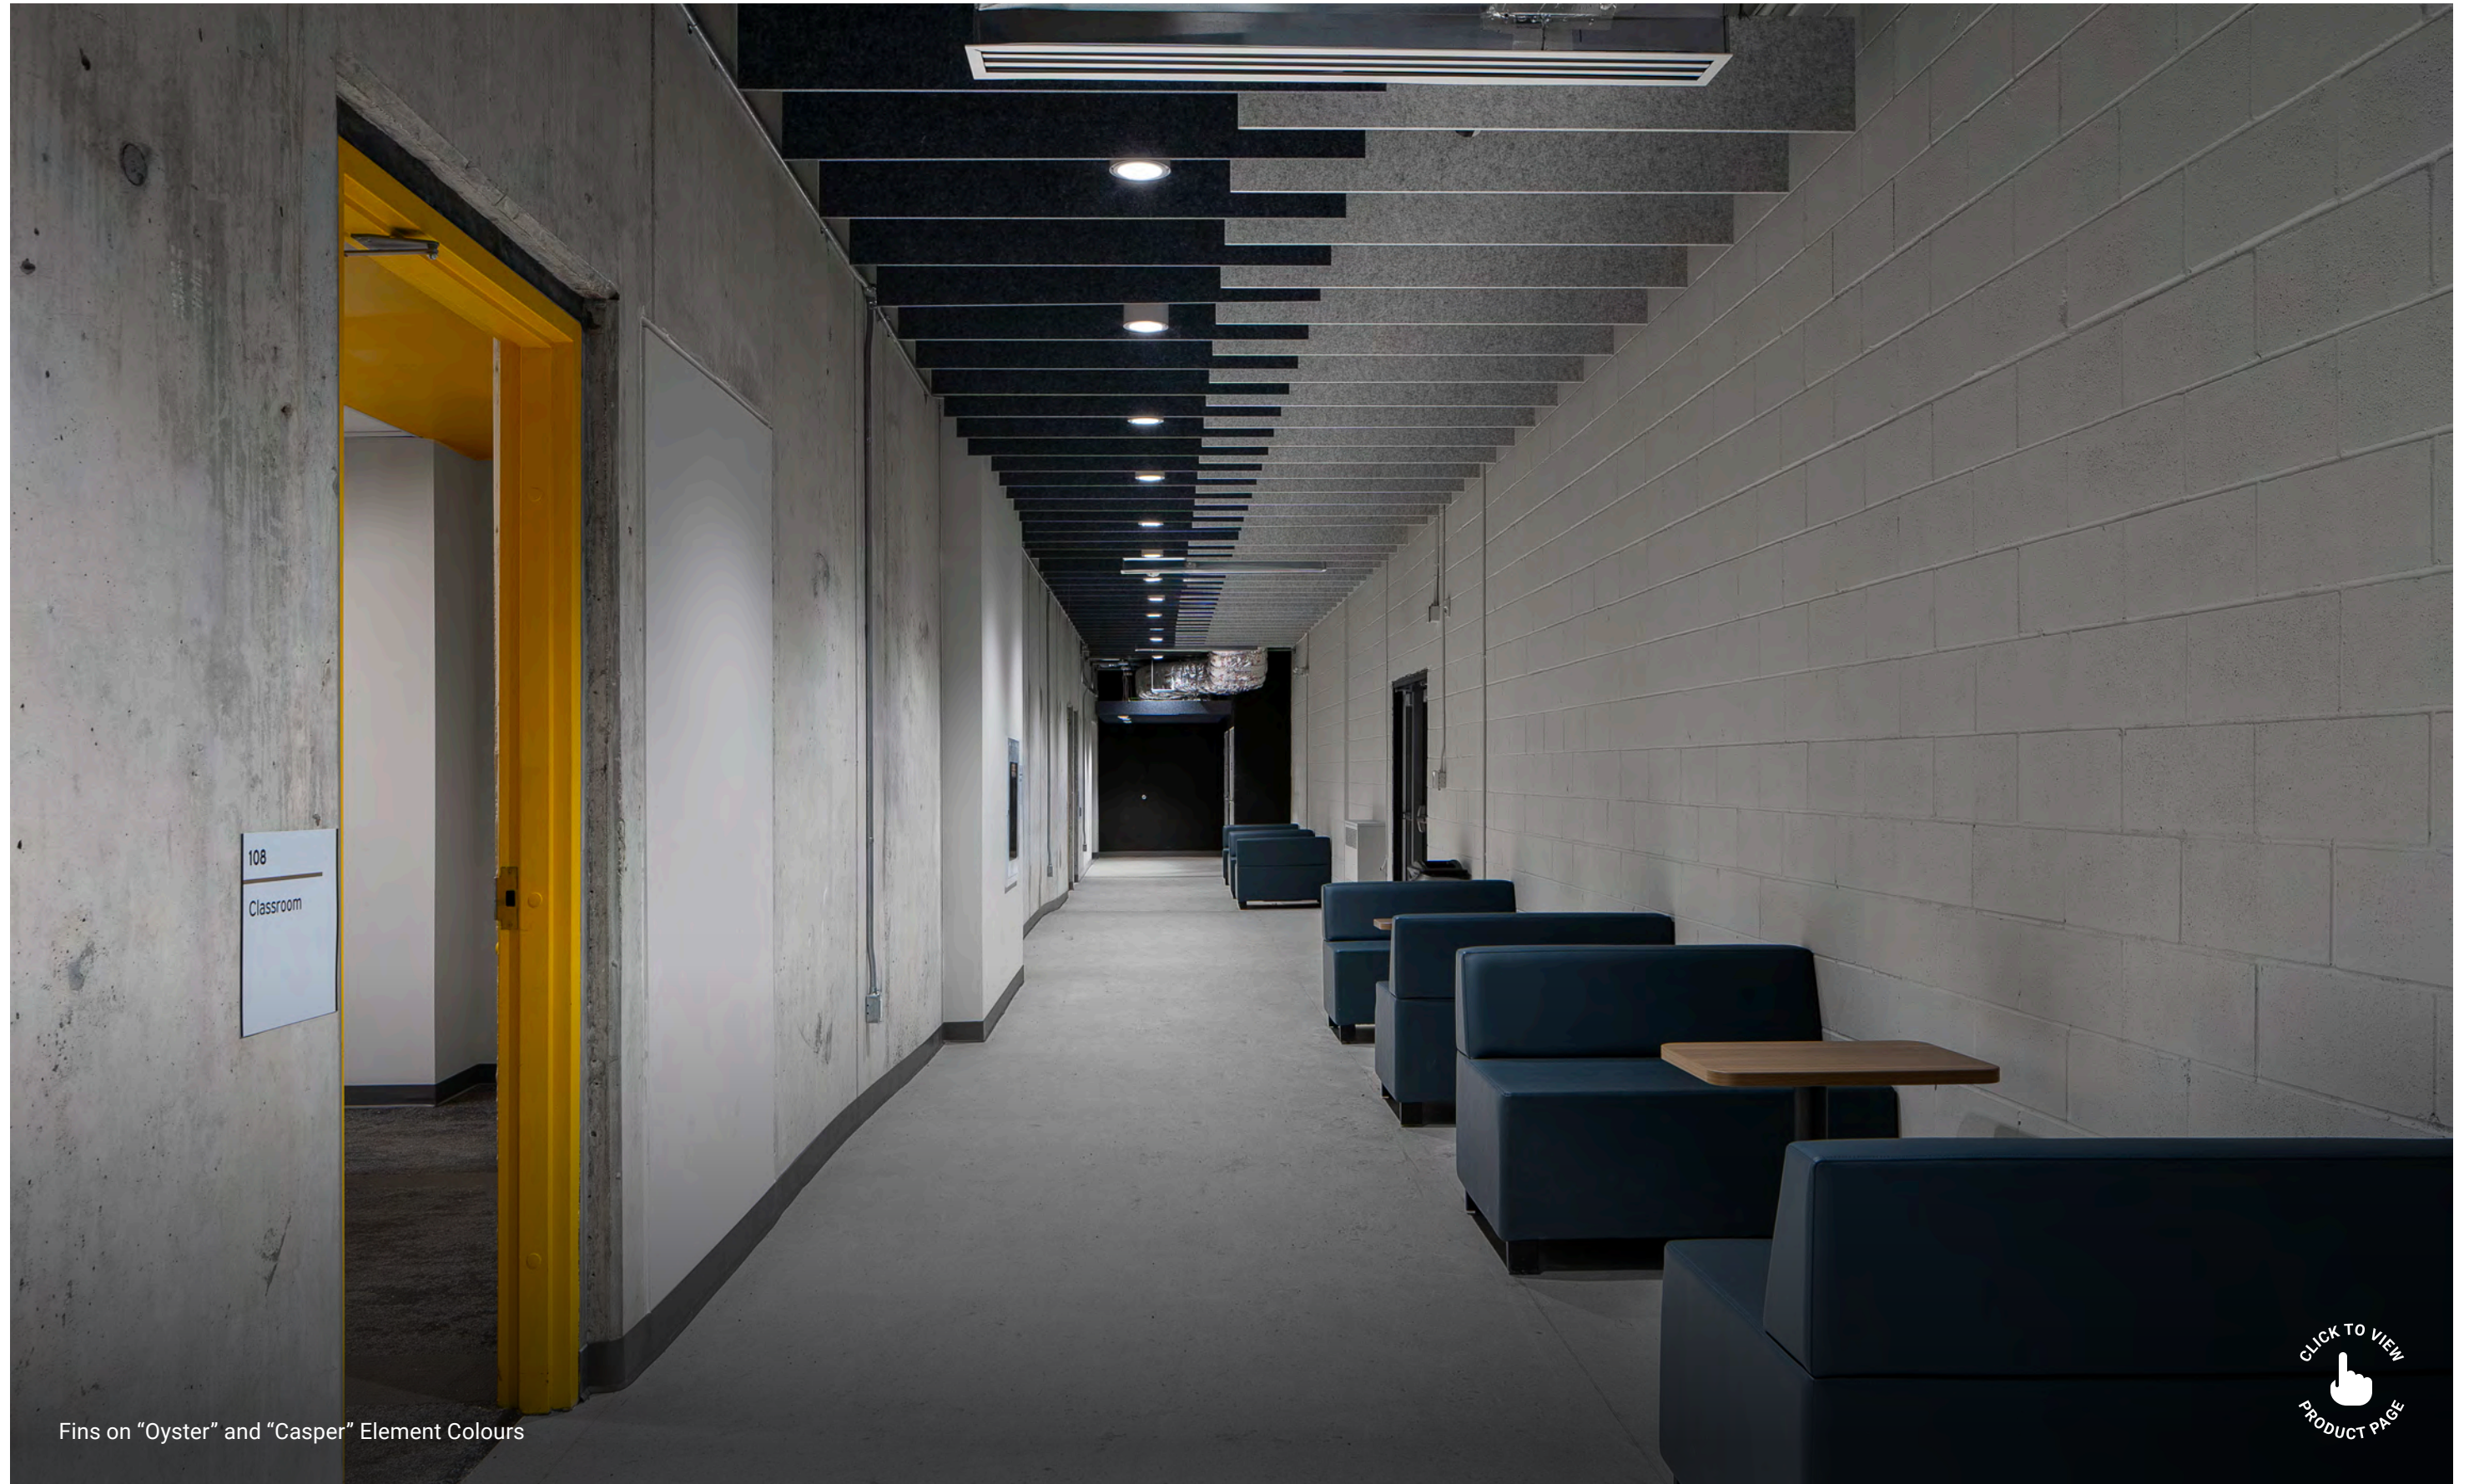

Fins on "Oyster" and "Casper" Element Colours

CLICK TO VIEW
PRODUCT PAGE