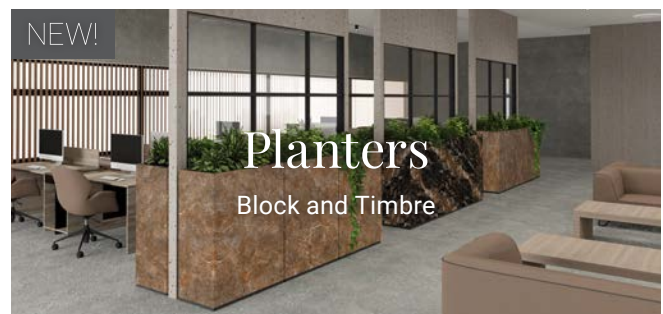

Check out Hush Acoustics' categories:

Greenguard Gold Certified
All Hush products conform with the most stringent indoor air quality standards by exceeding the GreenGuard Gold environmental requirements.

**Proudly
Made in
Canada**

**2 Year
Limited
Warranty**

Check out our Pinterest
[@hushacousticsca](#)

Follow us on Instagram
[@hush.acoustics](#)

hello@hushacoustics.ca · 204.454.1950
18 Limestone Bay, Stonewall, MB
Canada · R0C 2Z0

hushacoustics.ca

Quiet by design