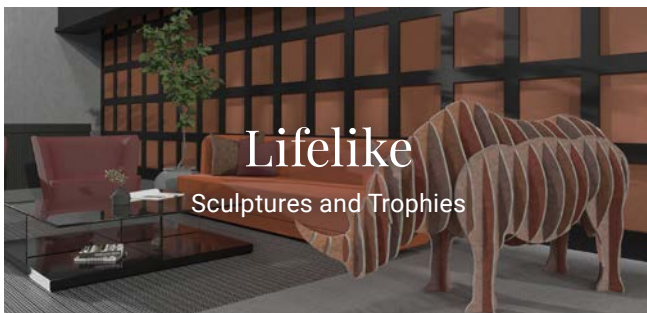

Check out Hush Acoustics' categories:

Greenguard Gold Certified
All Hush products conform with the most stringent indoor air quality standards by exceeding the GreenGuard Gold environmental requirements.

**Proudly
Made in
Canada**

**2 Year
Limited
Warranty**

Check out our Pinterest
[@hushacousticsca](#)

Follow us on Instagram
[@hush.acoustics](#)

hello@hushacoustics.ca · 204.454.1950
18 Limestone Bay, Stonewall, MB
Canada · R0C 2Z0

hushacoustics.ca

Quiet by design