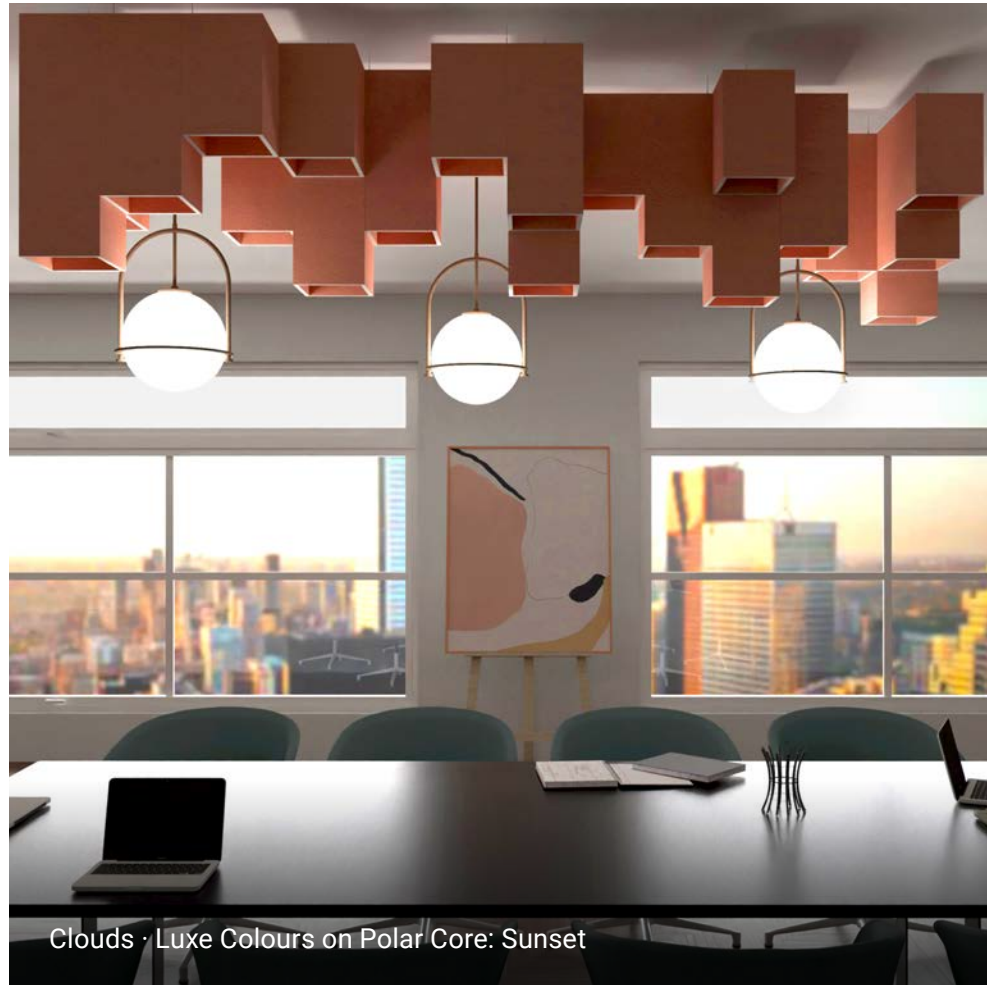

Clouds · Luxe Colours on Polar Core: Sunset