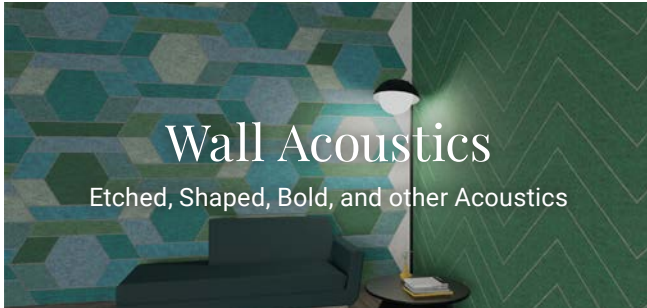

Check out Hush Acoustics' categories:

Greenguard Gold Certified
All Hush products conform with the most stringent indoor air quality standards by exceeding the GreenGuard Gold environmental requirements.

**Proudly
Made in
Canada**

**2 Year
Limited
Warranty**

Check out our Pinterest
[@hushacousticsca](#)

Follow us on Instagram
[@hush.acoustics](#)

hello@hushacoustics.ca · 204.454.1950
18 Limestone Bay, Stonewall, MB
Canada · R0C 2Z0

hushacoustics.ca

Quiet by design