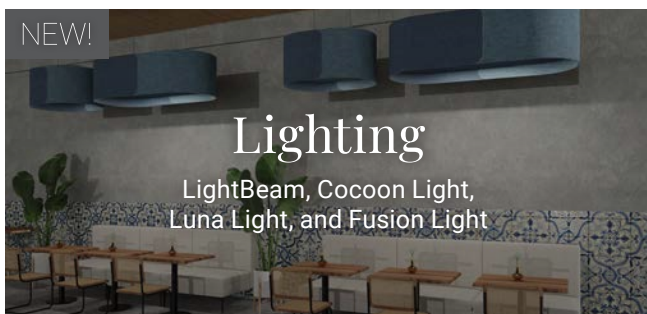

Check out Hush Acoustics' categories:

Greenguard Gold Certified
All Hush products conform with the most stringent indoor air quality standards by exceeding the GreenGuard Gold environmental requirements.

**Proudly
Made in
Canada**

**2 Year
Limited
Warranty**

Check out our Pinterest
[@hushacousticsca](#)

Follow us on Instagram
[@hush.acoustics](#)

hello@hushacoustics.ca · 204.454.1950
18 Limestone Bay, Stonewall, MB
Canada · R0C 2Z0

hushacoustics.ca

Quiet by design